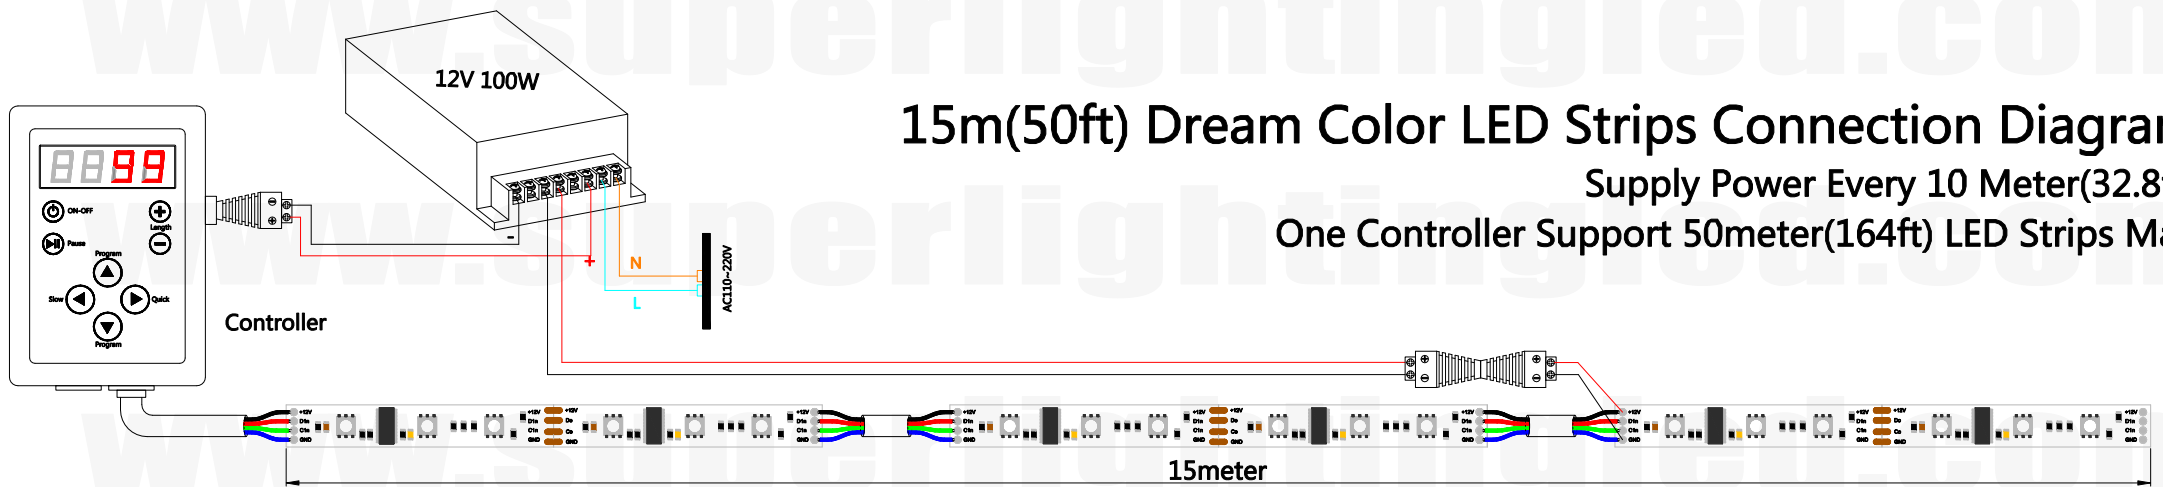

www.superlightingled.com

www.superlightingled.com

www.superlightingled.com

15m(50ft) Dream Color LED Strips Connection Diagram

Supply Power Every 10 Meter(32.8ft)

One Controller Support 50meter(164ft) LED Strips Max