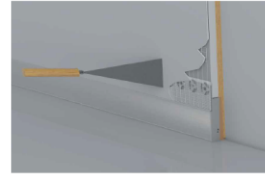

QSG-7214

QSG-7214 Exquisite appearance, warm and bright light. roadside can made a floor line rustication.

ACCESSORIES

End Cap

Silver

Connector

L Shape Connector

90° Connector

Straight Connector

ADAPTOR

QSG-7214 LI90°

QSG-7214 LO90°

INSTALLATION INSTRUCTION

Install Led strip,cover and end caps

Fix the aluminum profile with screws

Stick anti crack net