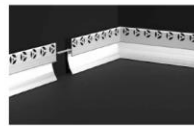

QSG-7214

QSG-7214 Exquisite appearance, warm and bright light. roadside can made a floor line rustication.

ACCESSORIES

End Cap

Silver

Connector

L Shape Connector

90° Connector

Straight Connector

ADAPTOR

QSG-7214 LI90°

QSG-7214 LO90°

INSTALLATION INSTRUCTION

Install Led strip,cover and end caps

Fix the aluminum profile with screws

Stick anti crack net