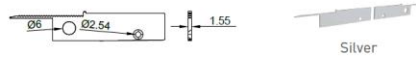

QSG-7214

QSG-7214 Exquisite appearance, warm and bright light. roadside can made a floor line rustication.

ACCESSORIES

End Cap

Silver

Connector

L Shape Connector

90° Connector