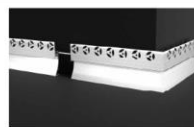

QSG-7214

QSG-7214 Exquisite appearance, warm and bright light. roadside can made a floor line rustication.

ACCESSORIES

End Cap

Silver

Connector

L Shape Connector

90° Connector

Straight Connector

ADAPTOR

QSG-7214 LI90°

QSG-7214 LO90°

INSTALLATION INSTRUCTION

Install Led strip,cover and end caps

Fix the aluminum profile with screws

Stick anti crack net