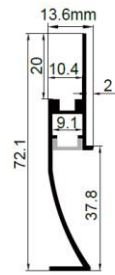

QSG-7214

QSG-7214 Exquisite appearance, warm and bright light. roadside can made a floor line rustication.

ACCESSORIES

End Cap

Silver

Connector

L Shape Connector

90° Connector