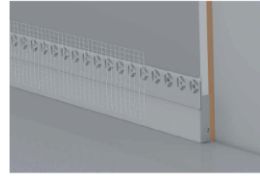

QSG-7214

QSG-7214 Exquisite appearance, warm and bright light. roadside can made a floor line rustication.

ACCESSORIES

End Cap

Silver

Connector

L Shape Connector

90° Connector

Straight Connector

ADAPTOR

QSG-7214 LI90°

QSG-7214 LO90°

INSTALLATION INSTRUCTION

Install Led strip,cover and end caps

Fix the aluminum profile with screws

Stick anti crack net