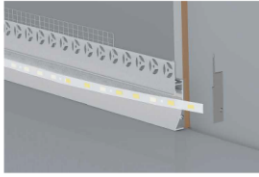

QSG-7214

QSG-7214 Exquisite appearance, warm and bright light. roadside can made a floor line rustication.

ACCESSORIES

End Cap

Silver

Connector

L Shape Connector

90° Connector

Straight Connector

ADAPTOR

QSG-7214 LI90°

QSG-7214 LO90°

INSTALLATION INSTRUCTION

Install Led strip,cover and end caps

Fix the aluminum profile with screws

Stick anti crack net