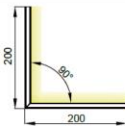

ADAPTOR

QSG-7214 LI90°