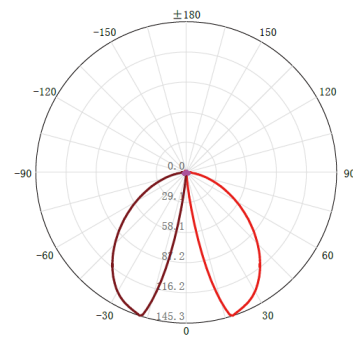

QSG-7214

QSG-7214 Exquisite appearance, warm and bright light. roadside can made a floor line rustication.

ACCESSORIES

End Cap

Silver

Connector

L Shape Connector

90° Connector