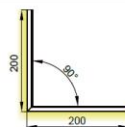

QSG-7214 LO90°