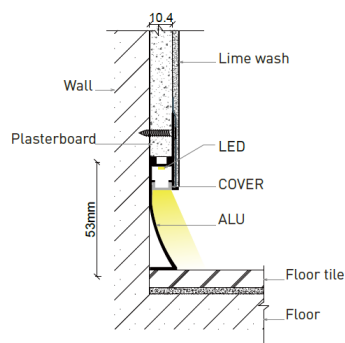

QSG-7214

QSG-7214 Exquisite appearance, warm and bright light. roadside can made a floor line rustication.

ACCESSORIES

End Cap

Silver

Connector

L Shape Connector

90° Connector

Straight Connector

ADAPTOR

QSG-7214 LI90°

QSG-7214 LO90°

INSTALLATION INSTRUCTION

Install Led strip,cover and end caps

Fix the aluminum profile with screws

Stick anti crack net