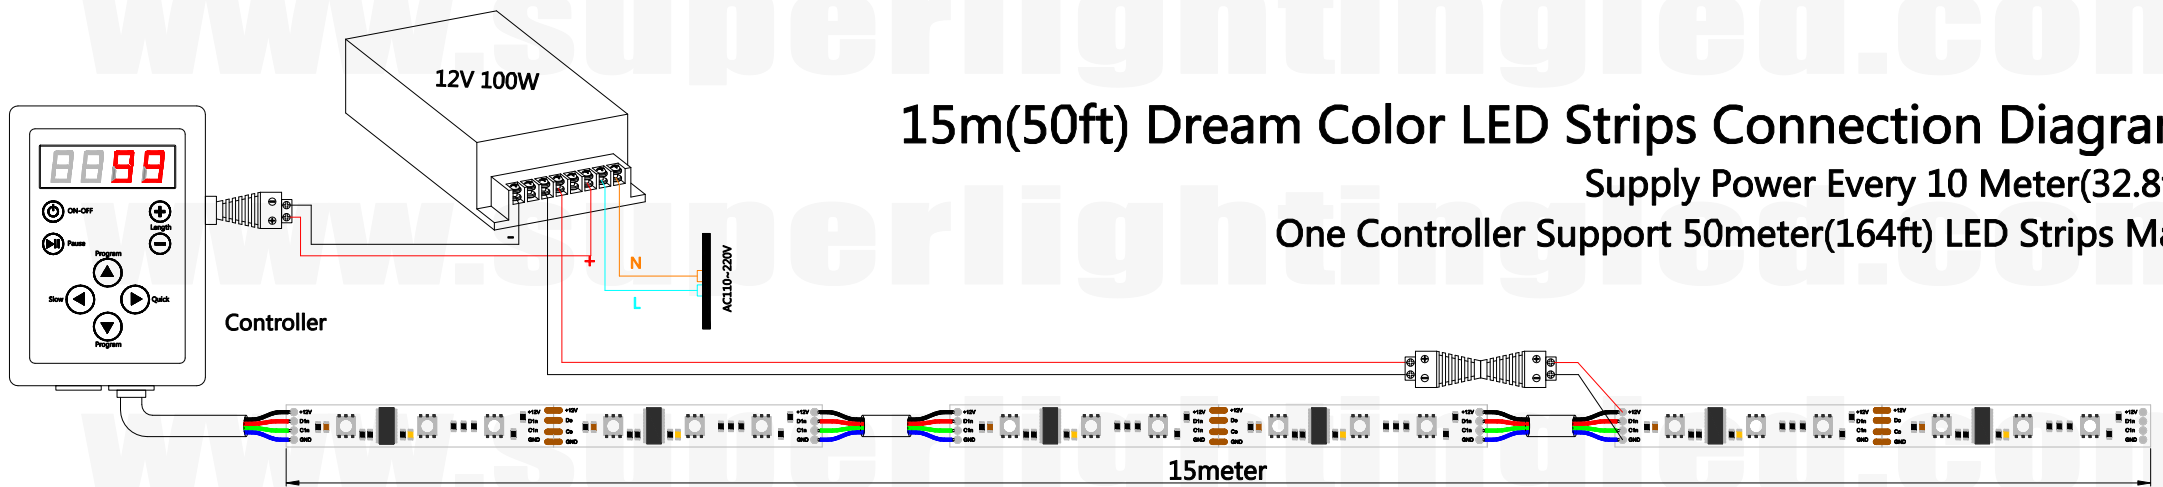

## 15m(50ft) Dream Color LED Strips Connection Diagram

Supply Power Every 10 Meter(32.8ft)

One Controller Support 50meter(164ft) LED Strips Max

www.superlightingled.com

www.superlightingled.com