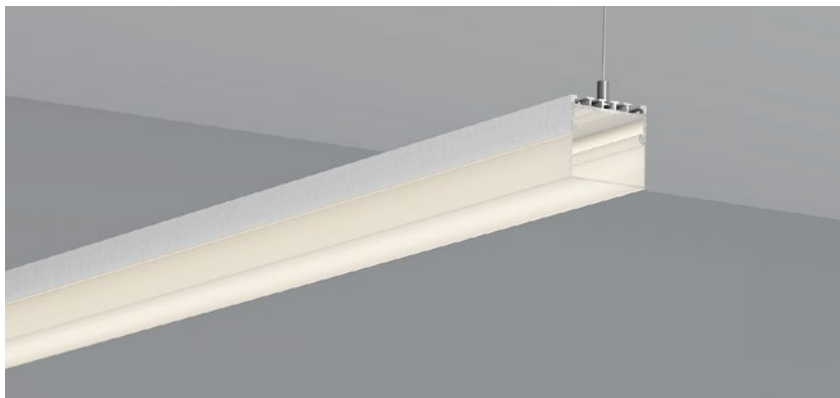

QSG-4542B

ALU PROFILE 铝槽

COVER 面罩

ACCESSORIES 配件