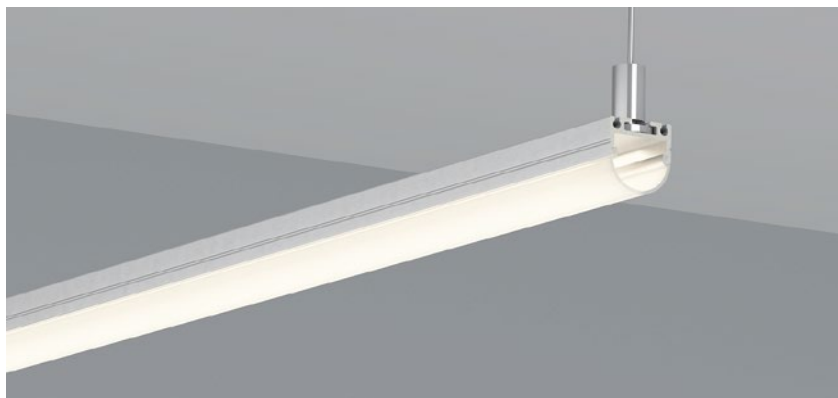

QSG-2016C

QSG-2016D

QSG-2016E