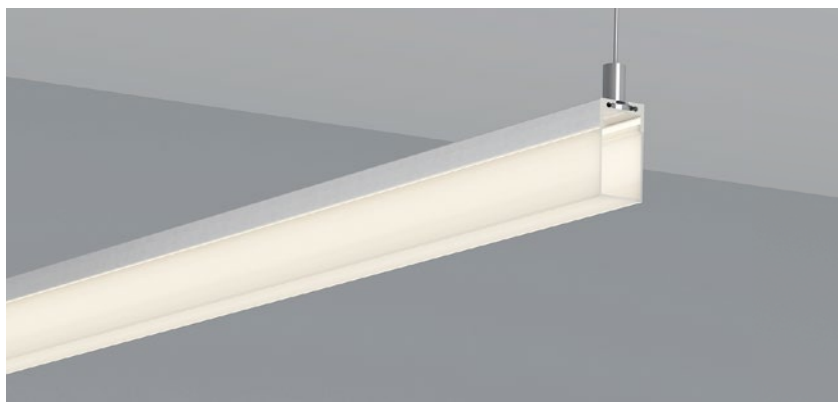

QSG-2119

QSG-2119B

QSG-2119C