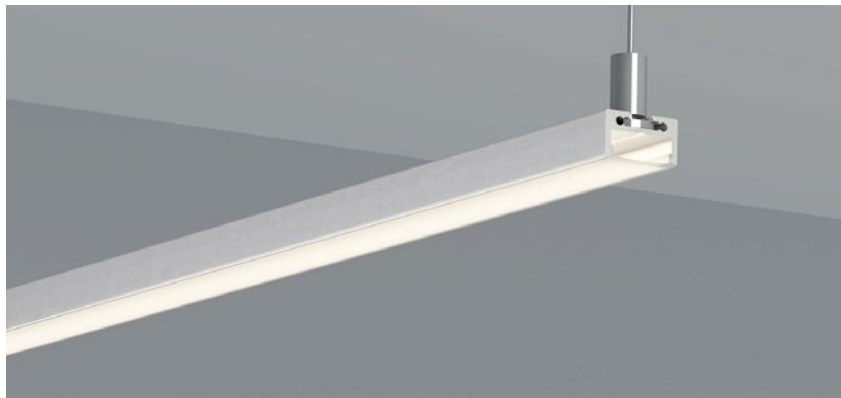

QSG-2119D

ALU PROFILE 铝槽

1. QSG-2119 ALU 6063-T5 1M,2M,3M
2. Silver 银色
   - Black 黑色
   - White 白色

COVER 面罩

1. QSG-2119 PC Push In 按压式 1M,2M,3M
2. Opal 乳白
   - Clear 透明

1. QSG-2119B PC Push In 按压式 1M,2M,3M
2. Opal 乳白
   - Clear 透明

1. QSG-2119C PC Push In 按压式 1M,2M,3M
2. Opal 乳白
   - Clear 透明

1. QSG-2119D PC Push In 按压式 1M,2M,3M
2. Opal 乳白
   - Clear 透明

ACCESSORIES 配件

- White end cap 白色堵头
- Black end cap 黑色堵头
- Silver end cap 银色堵头

- White end cap 白色堵头
- Black end cap 黑色堵头
- Silver end cap 银色堵头

- White end cap 白色堵头
- Black end cap 黑色堵头
- Silver end cap 银色堵头

- White end cap 白色堵头
- Black end cap 黑色堵头
- Silver end cap 银色堵头