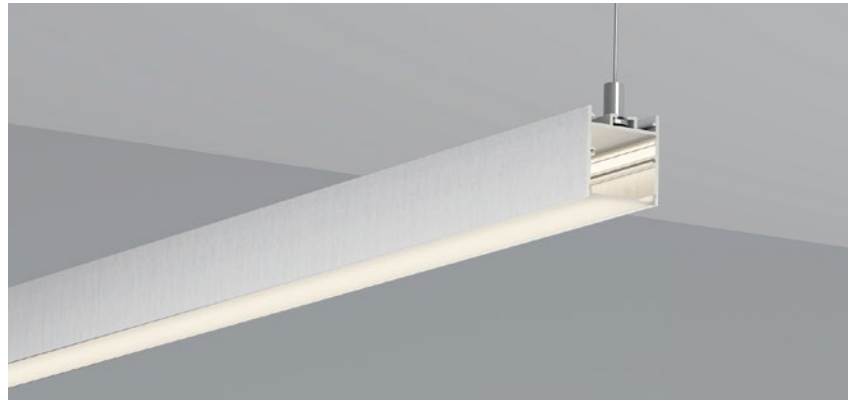

QSG-3535F

ALU PROFILE 铝槽

QSG-3535F ALU	6063-T5 1M,2M,3M
	Silver 银色
	Black 黑色
	White 白色

COVER 面罩

QSG-3535F PC	Push In 按压式	PC 1M,2M,3M		Opal 乳白	Diffuser 扩散
			Clear 透明		

ACCESSORIES 配件

	White end cap 白色堵头		Pendant Kit 吊件		L Shape Connector 连接片
	Black end cap 黑色堵头		90° Connector 连接片		Straight Connector 一字连接片
	Silver end cap 银色堵头