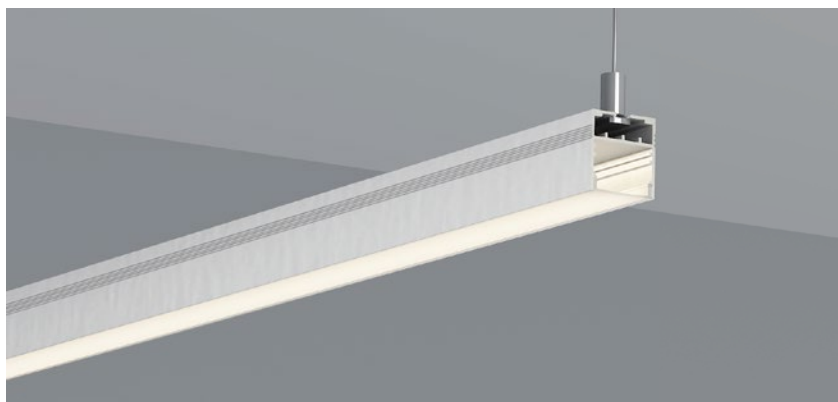

QSG-2325

ALU PROFILE 铝槽

QSG-2325 ALU	6063-T5 1M,2M,3M
	Silver 银色
	Black 黑色
	White 白色

COVER 面罩

QSG-2325 PC	Push In 按压式	PC 1M,2M,3M		Diffuser 扩散
		Opal 乳白		
		Clear 透明		

ACCESSORIES 配件

	White end cap 白色堵头		Pendant Kit 吊件
	Black end cap 黑色堵头		
	Silver end cap 银色堵头