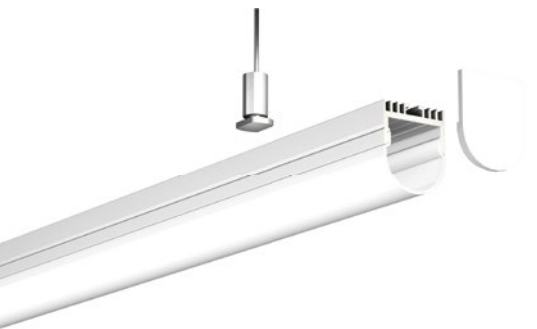

SUSPENDING AND SURFACE SERIES

吊装及表面安装系列

High quality anodised aluminium wall profile;
With integrated cable duct;
Ideally suited for indirect lighting without an
existing cove on site;
Light emission either upwards, downwards or
sideways (e.g. at edges) possible;
RAL powder coating on request.

QSG-2325

ALU PROFILE 铝槽

QSG-2325 ALU	6063-T5 1M,2M,3M
	Silver 银色
	Black 黑色
	White 白色

COVER 面罩

QSG-2325 PC	Push In 按压式	PC 1M,2M,3M		Diffuser 扩散
		Opal 乳白		
		Clear 透明		

ACCESSORIES 配件

	White end cap 白色堵头		Pendant Kit 吊件
	Black end cap 黑色堵头		
	Silver end cap 银色堵头		

QSG-2318

QSG-2318B

ALU PROFILE 铝槽

- QSG-2318 ALU 6063-T5 1M,2M,3M
-  Silver 银色
 -  Black 黑色
 -  White 白色

COVER 面罩

- QSG-2318 PC Push In 按压式 1M,2M,3M
-  Opal 乳白
 -  Clear 透明

Diffuser 扩散

- QSG-2318B PC Push In 按压式 1M,2M,3M
-  Opal 乳白
 -  Clear 透明