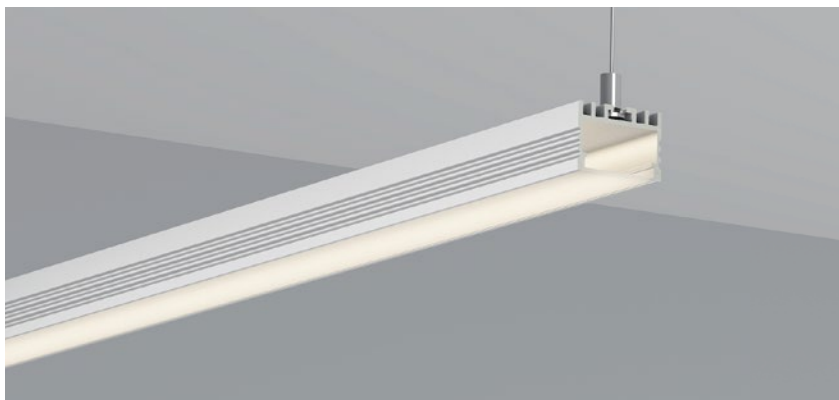

QSG-3526

ALU PROFILE 铝槽

QSG-3526 ALU	6063-T5 1M,2M,3M
	Silver 银色
	Black 黑色
	White 白色

COVER 面罩

QSG-3526 PC	Push In 按压式	PC 1M,2M,3M		Opal 乳白		Clear 透明		Diffuser 扩散

ACCESSORIES 配件

	White end cap 白色堵头		Pendant Kit 吊件
	Black end cap 黑色堵头		
	Silver end cap 银色堵头