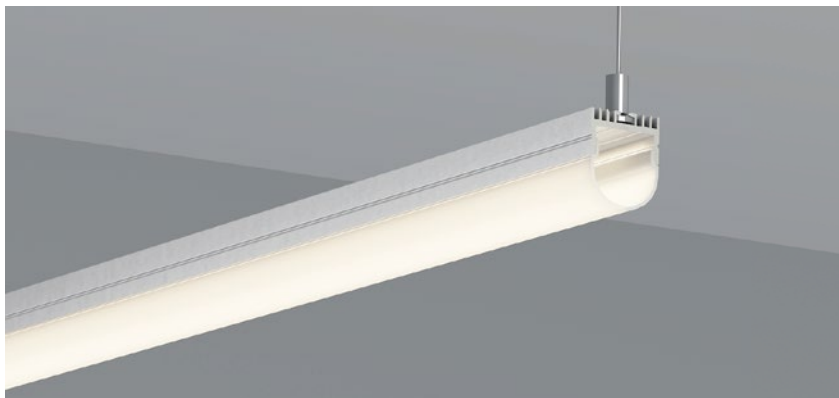

QSG-2318B

ALU PROFILE 铝槽

1. QSG-2318 ALU 6063-T5 1M,2M,3M
2. Silver 银色
   - Black 黑色
   - White 白色

COVER 面罩

1. QSG-2318 PC Push In 按压式 1M,2M,3M
2. Opal 乳白
   - Clear 透明

Diffuser 扩散

1. QSG-2318B PC Push In 按压式 1M,2M,3M
2. Opal 乳白
   - Clear 透明

Diffuser 扩散

ACCESSORIES 配件

- White end cap 白色堵头
- Black end cap 黑色堵头
- Silver end cap 银色堵头

- White end cap 白色堵头
- Black end cap 黑色堵头
- Silver end cap 银色堵头

- Stainless steel 不锈钢卡扣
- Pendant Kit 吊件