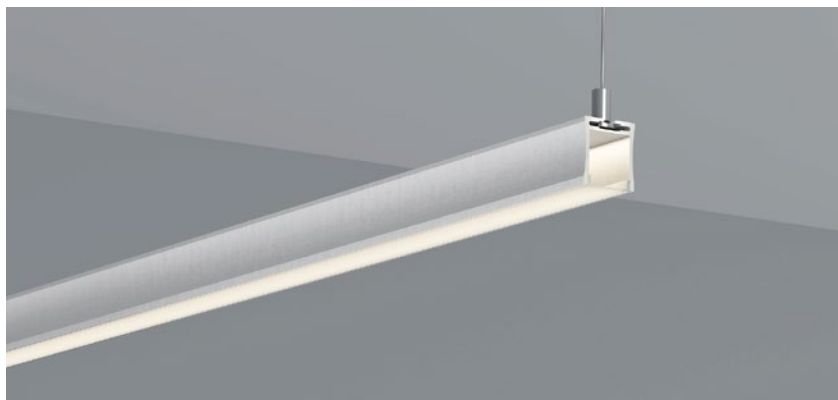

QSG-2227

ALU PROFILE 铝槽

QSG-2227 ALU	6063-T5 1M,2M,3M
	Silver 银色
	Black 黑色
	White 白色

COVER 面罩

QSG-2227 PC	Push In 按压式	PC 1M,2M,3M		Diffuser 扩散
		Opal 乳白		
		Clear 透明		

ACCESSORIES 配件

	White end cap 白色堵头		Pendant Kit 吊件		L Shape Connector 连接片
	Black end cap 黑色堵头				90° Connector 连接片
	Silver end cap 银色堵头				Straight Connector 一字连接片