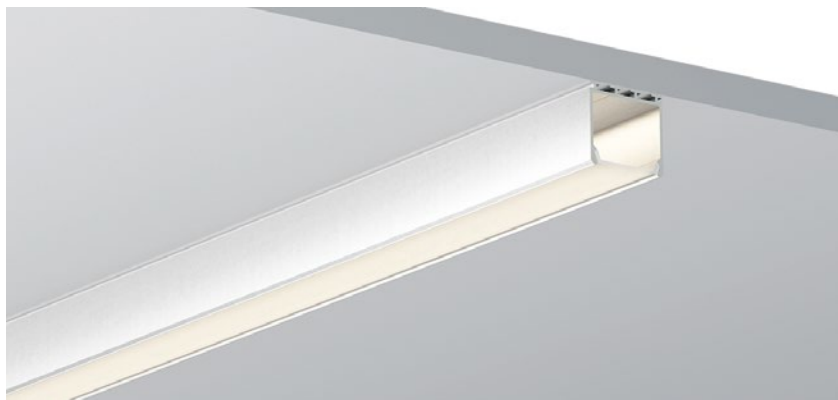

QSG-2625

ALU PROFILE 铝槽

QSG-2625 ALU	6063-T5 1M,2M,3M
	Silver 银色
	Black 黑色
	White 白色

COVER 面罩

QSG-2625 PC	Slide In 推入式	PC 1M,2M,3M		Diffuser 扩散
		Opal 乳白		
		Clear 透明		

ACCESSORIES 配件

	White end cap 白色堵头		Stainless steel 不锈钢卡扣
	Black end cap 黑色堵头		
	Silver end cap 银色堵头