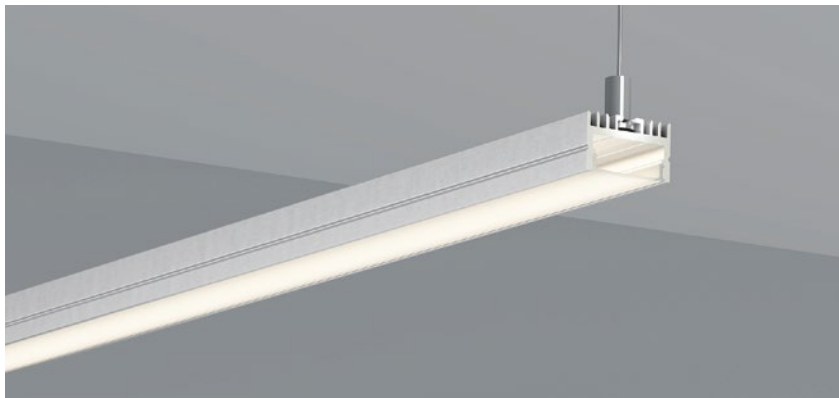

QSG-2318

QSG-2318B

ALU PROFILE 铝槽

1. QSG-2318 ALU 6063-T5 1M,2M,3M
2. Silver 银色
   - Black 黑色
   - White 白色

COVER 面罩

1. QSG-2318 PC Push In 按压式 1M,2M,3M
2. Opal 乳白
   - Clear 透明

Diffuser 扩散

1. QSG-2318B PC Push In 按压式 1M,2M,3M
2. Opal 乳白
   - Clear 透明

Diffuser 扩散

ACCESSORIES 配件

- White end cap 白色堵头
- Black end cap 黑色堵头
- Silver end cap 银色堵头

- White end cap 白色堵头
- Black end cap 黑色堵头
- Silver end cap 银色堵头

- Stainless steel 不锈钢卡扣
- Pendant Kit 吊件