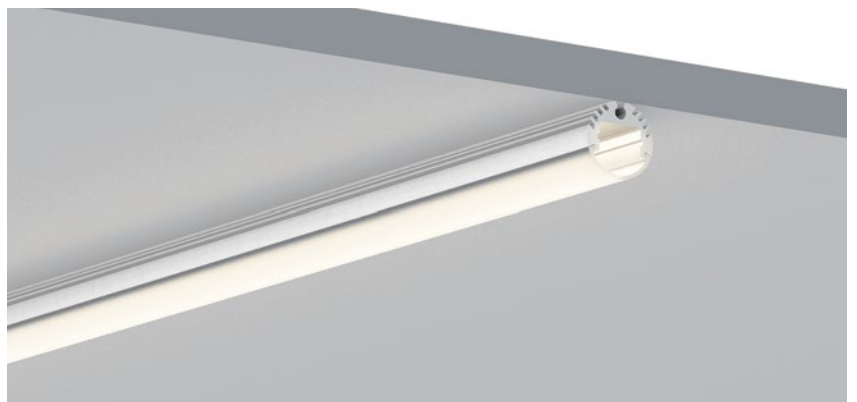

QSG-2020

ALU PROFILE 铝槽

QSG-2020 ALU	6063-T5 1M,2M,3M
	Silver 银色
	Black 黑色
	White 白色

COVER 面罩

QSG-2020 PC	Push In 按压式	PC 1M,2M,3M		Opal 乳白		Diffuser 扩散
			Clear 透明			

ACCESSORIES 配件

	White end cap 白色堵头		Stainless steel 不锈钢卡扣		Installation buckle 悬挂支架
	Black end cap 黑色堵头				
	Silver end cap 银色堵头