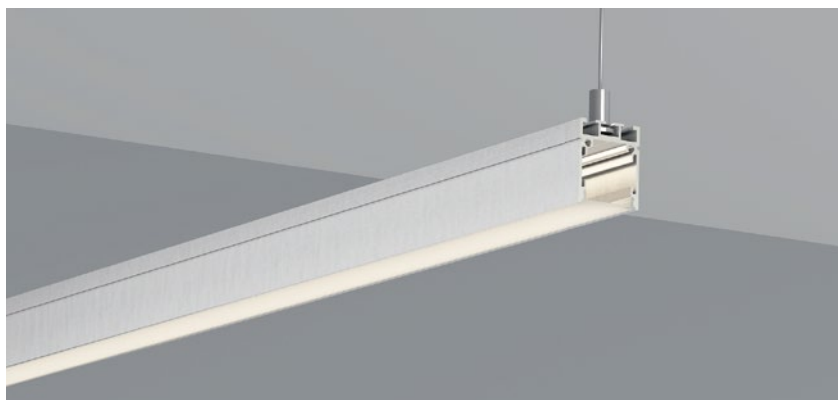

QSG-2530

ALU PROFILE 铝槽

QSG-2530 ALU	6063-T5 1M,2M,3M
	Silver 银色
	Black 黑色
	White 白色

COVER 面罩

QSG-2530 PC	Push In 按压式	PC 1M,2M,3M		Diffuser 扩散
		Opal 乳白		
		Clear 透明		

ACCESSORIES 配件

	White end cap 白色堵头		Pendant Kit 吊件		L Shape Connector 连接片
	Black end cap 黑色堵头				90° Connector 连接片
	Silver end cap 银色堵头				Straight Connector 一字连接片