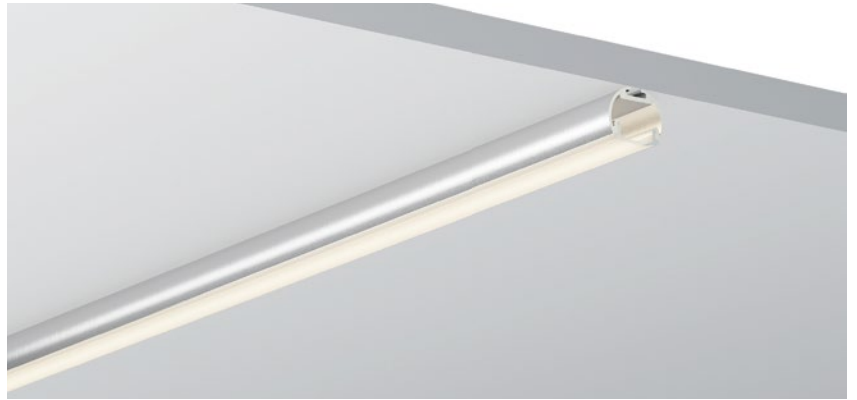

SUSPENDING AND SURFACE SERIES

吊装及表面安装系列

High quality anodised aluminium wall profile;
With integrated cable duct;
Ideally suited for indirect lighting without an
existing cove on site;
Light emission either upwards, downwards or
sideways (e.g. at edges) possible;
RAL powder coating on request.

优质阳极氧化墙面安装铝型材；
配有一体化电缆管；
无安装槽非直射照明需求区域的理想之选；
发光范围可以是朝上、朝下或者其他边缘情况；
可定制喷涂RAL规格粉末。

QSG-1818D

ALU PROFILE 铝槽

QSG-1818D ALU	6063-T5 1M,2M,3M
	Silver 银色
	Black 黑色
	White 白色

COVER 面罩

QSG-1818D PC	Push In 按压式	PC 1M,2M,3M		Opal 乳白		Diffuser 扩散
			Clear 透明			